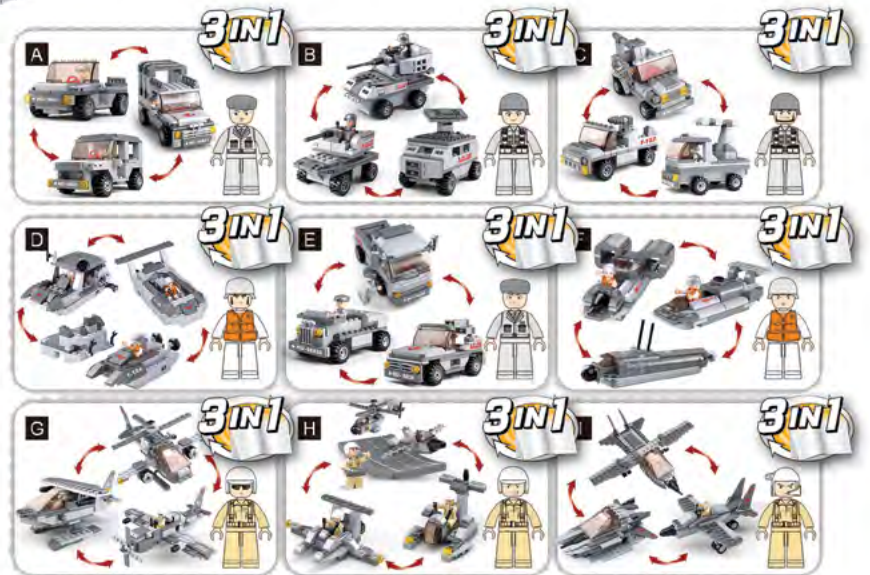

AIRCRAFT CARRIER

M38-B0537

COLLECT ALL 9 TO BUILD UP THE AIRCRAFT CARRIER!

Box: 43.2x14.8x24.3 cm 1001 pcs

M38-B0587

18.4CM

22.6CM

8.8CM

10.1CM

10CM

11.9CM

7.2CM

9.6CM

16.7CM

12.75CM

28.9CM

19CM

14.1CM

19CM

4.5CM

Box: 28.9x19x19.5 cm 928 pcs

SLUBAN IS FULLY COMPATIBLE WITH LEADING BRANDS